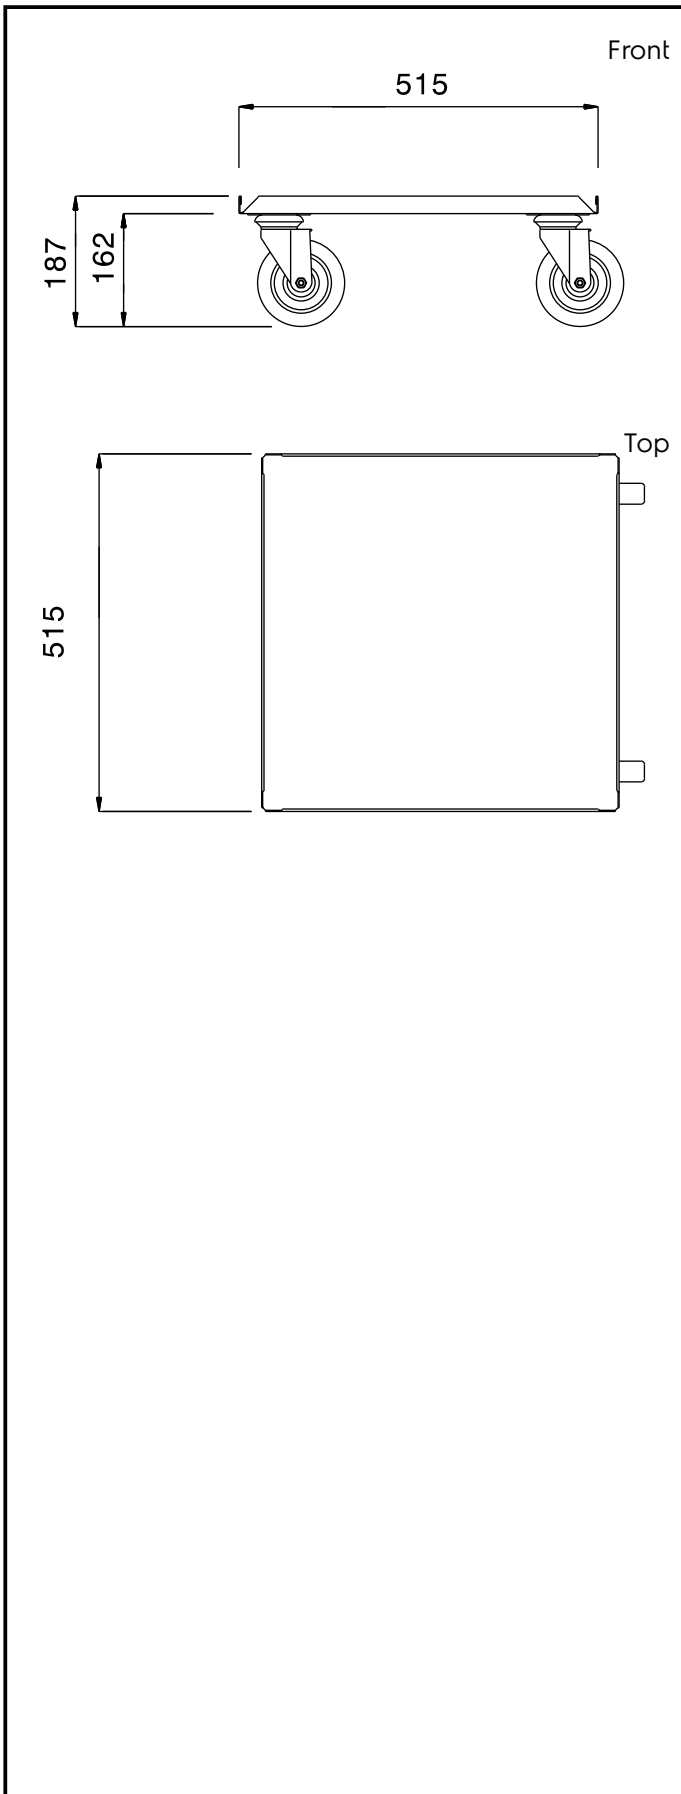

Service Trolleys Dishwasher Rack Dolly 500 mm

ITEM # _____

MODEL # _____

NAME # _____

SIS # _____

AIA # _____

361238 (DRT1)

Dishwasher Rack Dolly
500mm

Short Form Specification

Item No. _____

Constructed in 304 AISI stainless steel. Framework in mm25 tubing, completely welded. Seamless, sound-absorbing, platform shelf with double-folded edges. N. 4 swivelling castors without brakes, mm125 in diameter. Platform size mm500x500, suitable to accommodate stacked dishwashing baskets. Load capacity: 100 kg, uniformly distributed.

Main Features

- Ideal to transport stacked 500x500mm dishwashing baskets.
- Framework in 25 mm tubing, completely welded.
- Load capacity of 100 kg uniformly distributed.
- Seamless sound-absorbing platform shelf with double-folded edges welded to the framework.
- Platform shelf size 500x500 mm.

Construction

- Constructed entirely in 304 AISI stainless steel.

APPROVAL: _____

Key Information:

External dimensions, Width:	
361238 (DRT1)	515 mm
External dimensions, Depth:	515 mm
External dimensions, Height:	187 mm
Wheel material:	Zinc plated
Wheel diameter:	Ø 125
Net weight:	8.4 kg